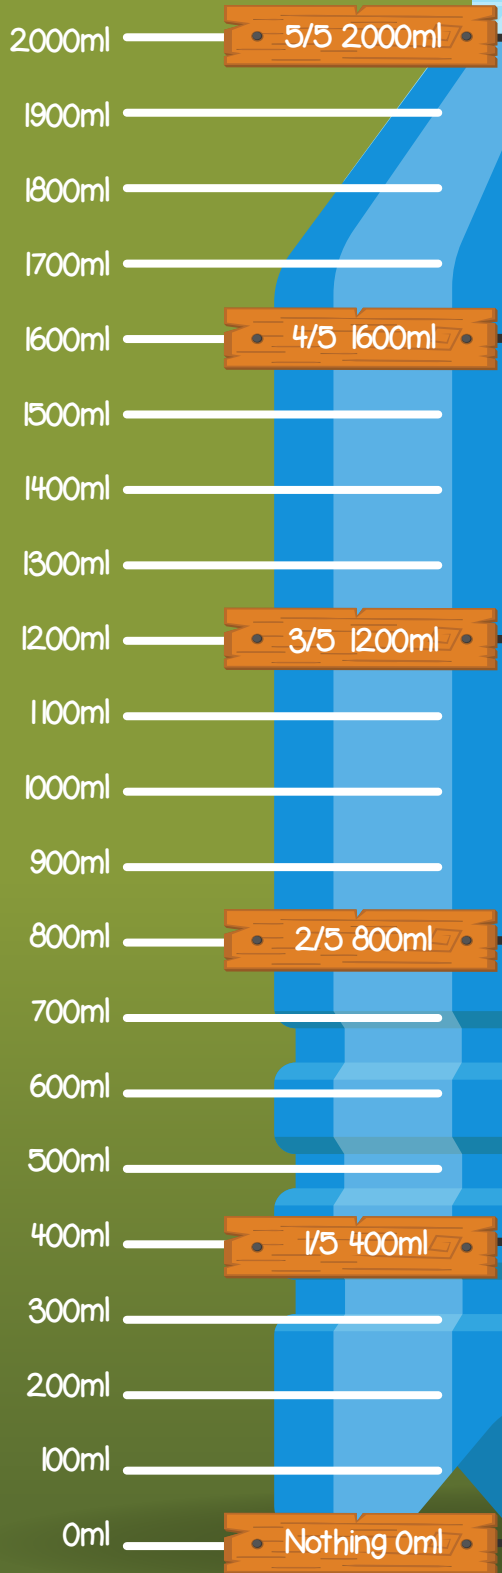

This is a 2 litre bottle. They are really common and often used for water and your favourite fizzy drinks.

You'll find all sorts of helpful information about the different measurements that make up a 2 litre capacity.

- Full
- 2000ml
- 2 litres
- 3/4 Full
- 1500ml
- 1.5 litres
- Almost Full
- 1/2 Full
- 1000ml
- 1 litres
- Half Full
- 1/4 Full
- 500ml
- 0.5 litres
- Almost Empty
- 0ml and 0 litres
- Empty